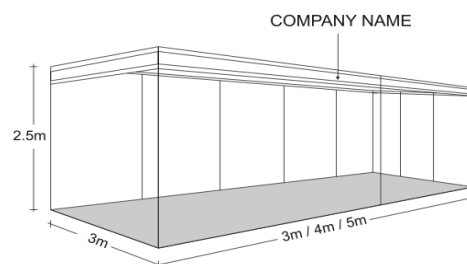

DMC 201 – Die & Mould China

V · # # · o

– June, 201

STAND APPLICATION

To ensure the best possible position for your company's stand, please complete the enclosed stand application and return it to the organizer or your local representative as soon as possible.

PACKAGE STAND

PRICE / SPACE

UNITS/SQM

Option 1	09 sqm: RMB 24,000
Option 2	12 sqm: RMB 32,000
Option 3	15 sqm: RMB 40,000

RAW SPACE

The minimum is 27 sqm.

Option 4	RMB 2,400/sqm

PACKAGE STAND:

Basic fittings include: space, wall on three sides, carpeted floor, sign panel in Chinese and English, one desk, two chairs, one electric socket and two spot lights per stand

For both Package Stand & Raw Space, the electricity consumed other than by the standard lighting provided, has to be charged for.

Please fill in your company and contact information below to apply.

Company:

Address:

ZIP-Code:

Country:

Website:

Telephone:

Fax:

CONTACT PERSON

Last name:

First name:

Position:

Tel./Mob.:

Email:

Date:

Company stamp/
Authorized signature:

Organizer

Shanghai International Exhibition Co. Ltd. (SIEC)

Email: dmc2018@siec-ccpit.com

Website: www.dmcexpo.com

Tel: 86-21-6279 2828